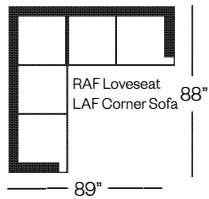

# 4043 Faulkner Collection

**Sofa**  
width 80" height 35"  
depth 37"

**Condo Sofa**  
width 72" height 35"  
depth 37"

**Loveseat**  
width 60" height 35"  
depth 37"

**Chair**  
width 35" height 35"  
depth 37"

## Sectionals

(Additional seats increase width by approximately 22")

Please note that all measurements are approximate.