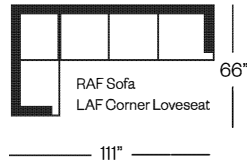

# 4043 Faulkner Collection

**Sofa**  
width 80" height 35"  
depth 37"

**Condo Sofa**  
width 72" height 35"  
depth 37"

**Loveseat**  
width 60" height 35"  
depth 37"

**Chair**  
width 35" height 35"  
depth 37"

## Sectionals

(Additional seats increase width by approximately 22")

Please note that all measurements are approximate.