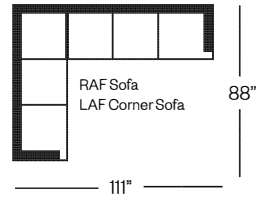

# 4043 Faulkner Collection

**Sofa**  
width 80" height 35"  
depth 37"

**Condo Sofa**  
width 72" height 35"  
depth 37"

**Loveseat**  
width 60" height 35"  
depth 37"

**Chair**  
width 35" height 35"  
depth 37"

## Sectionals

(Additional seats increase width by approximately 22")

Please note that all measurements are approximate.