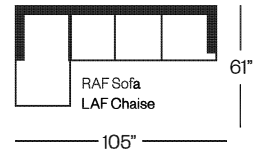

# 4043 Faulkner Collection

**Sofa**  
width 80" height 35"  
depth 37"

**Condo Sofa**  
width 72" height 35"  
depth 37"

**Loveseat**  
width 60" height 35"  
depth 37"

**Chair**  
width 35" height 35"  
depth 37"

## Sectionals

(Additional seats increase width by approximately 22")

Please note that all measurements are approximate.