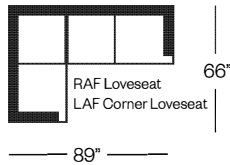

# 4043 Faulkner Collection

**Sofa**  
width 80" height 35"  
depth 37"

**Condo Sofa**  
width 72" height 35"  
depth 37"

**Loveseat**  
width 60" height 35"  
depth 37"

**Chair**  
width 35" height 35"  
depth 37"

## Sectionals

(Additional seats increase width by approximately 22")

Please note that all measurements are approximate.